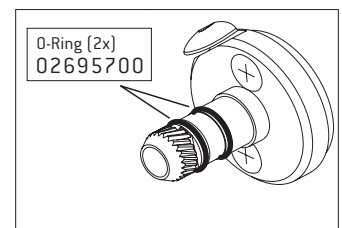

**Check o-rings!  
Look for right position  
and / or  
damage!**

**Check connection is tight!**

**After consumption of one  
500 ml – bottle of Service oil  
(approx. 7000 cycles)**

**Changing of filters!**