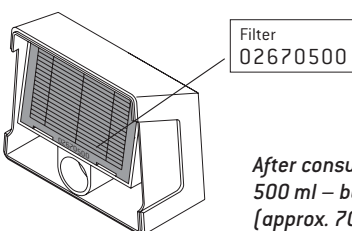

**After consumption of one
500 ml – bottle of Service oil
(approx. 7000 cycles)**

Changing of filters!

Once a year