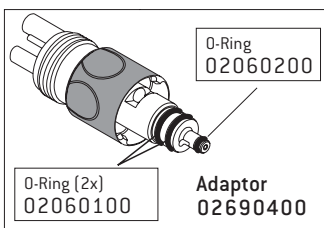

**Check o-rings!  
Look for right position  
and / or  
damage!**

**Check connection is tight!**

**After consumption of one  
500 ml – bottle of Service oil  
(approx. 7000 cycles)**

**Changing of filters!**