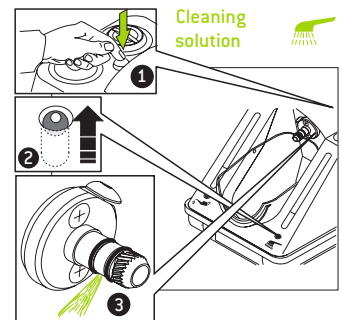

**Check o-rings!  
Look for right position  
and / or  
damage!**

**Check connection is tight!**

**After consumption of one  
500 ml – bottle of Service oil  
(approx. 7000 cycles)**

**Changing of filters!**