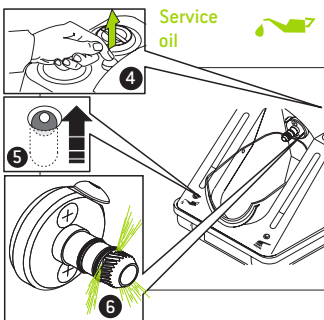

Check function!